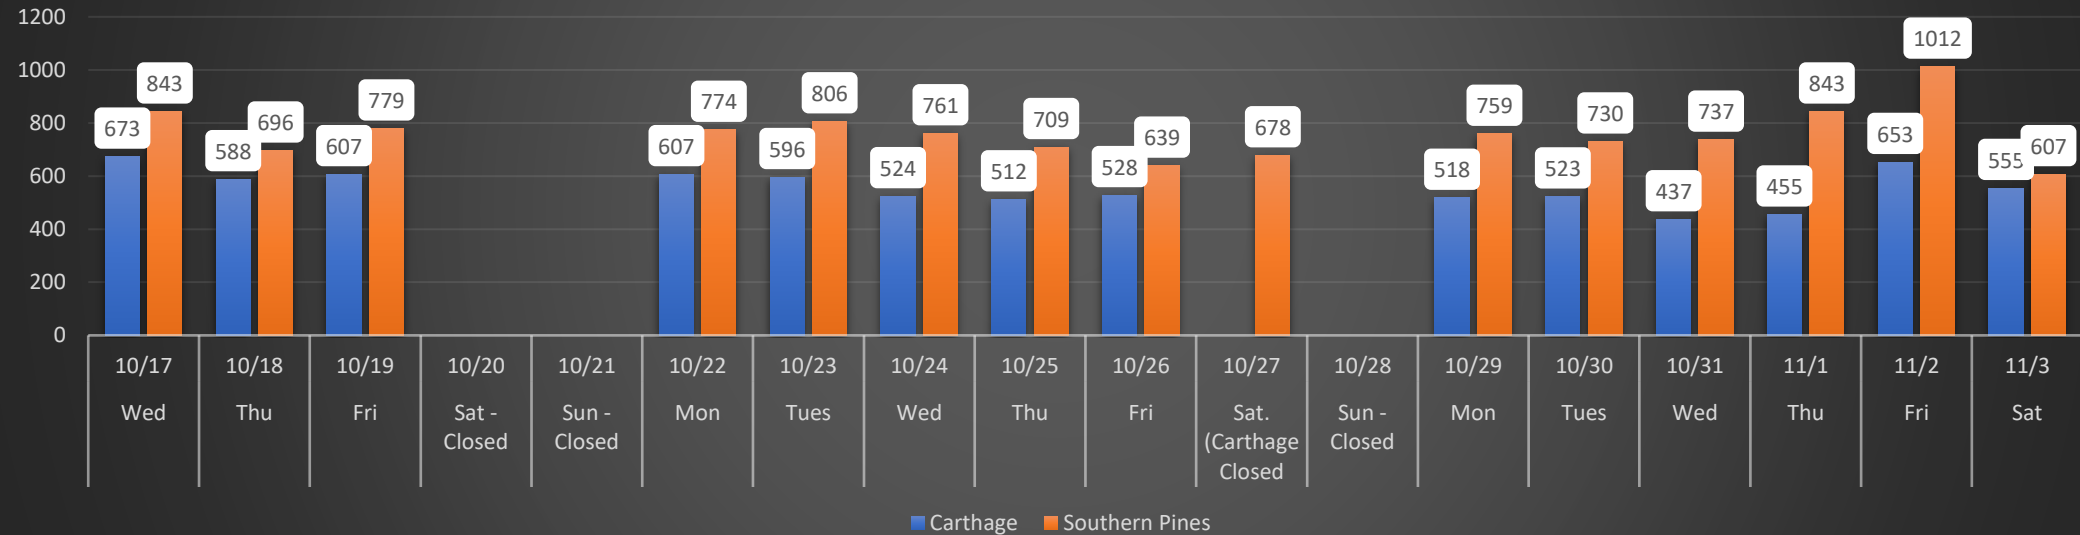

EARLY VOTING TRENDS 2018 VS. 2022

2018 Early Voting Precinct Results by Day

2022 Early Voting Results by Day

EARLY VOTING TRENDS 2018 VS. 2022

2018 Early Voting totals by Day of the Week

2022 Early Voting totals by Day of the Week