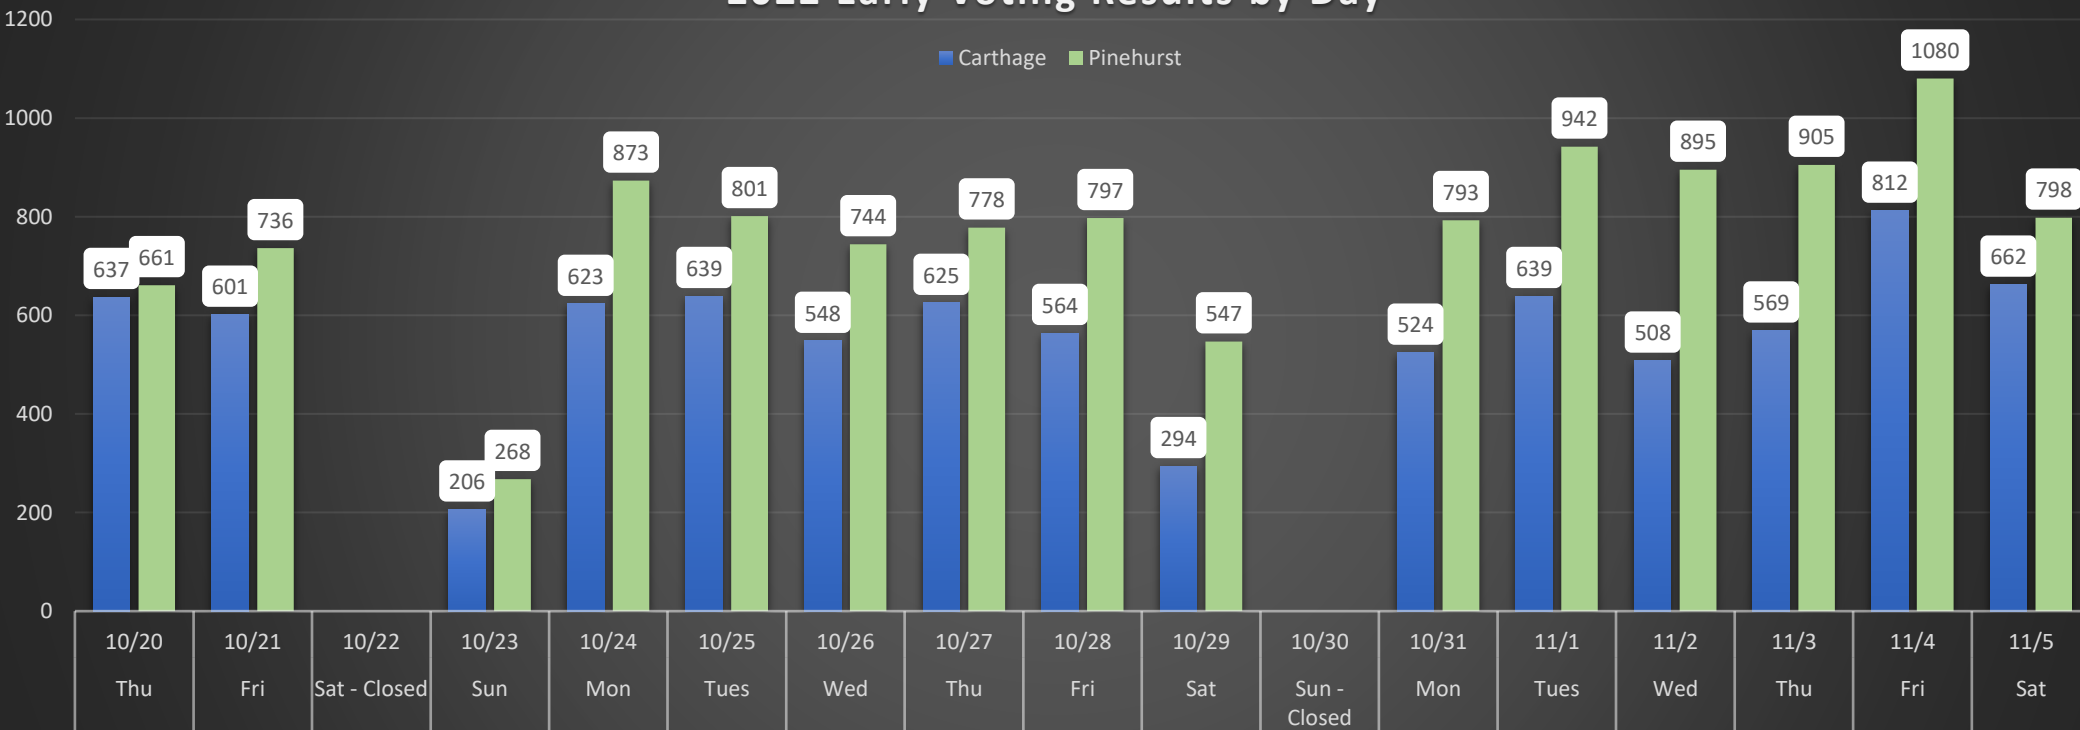

EARLY VOTING TRENDS 2018 VS. 2022

2018 Early Voting Precinct Results by Day

2022 Early Voting Results by Day

EARLY VOTING TRENDS 2018 VS. 2022

2018 Early Voting totals by Day of the Week

2022 Early Voting totals by Day of the Week