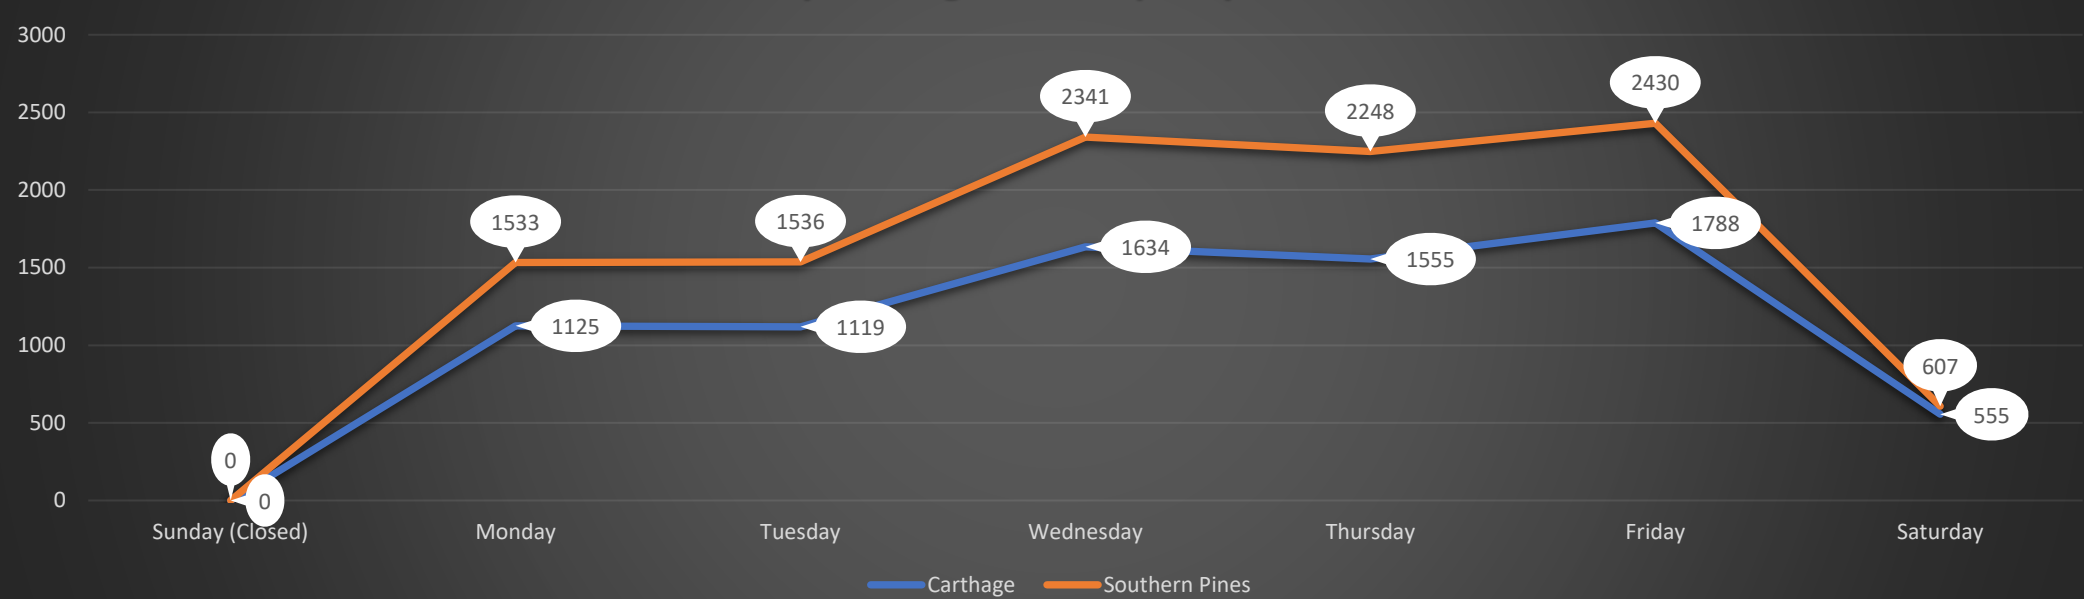

EARLY VOTING TRENDS 2018 VS. 2022

2018 Early Voting Precinct Results by Day

2022 Early Voting Results by Day

EARLY VOTING TRENDS 2018 VS. 2022

2018 Early Voting totals by Day of the Week

2022 Early Voting totals by Day of the Week