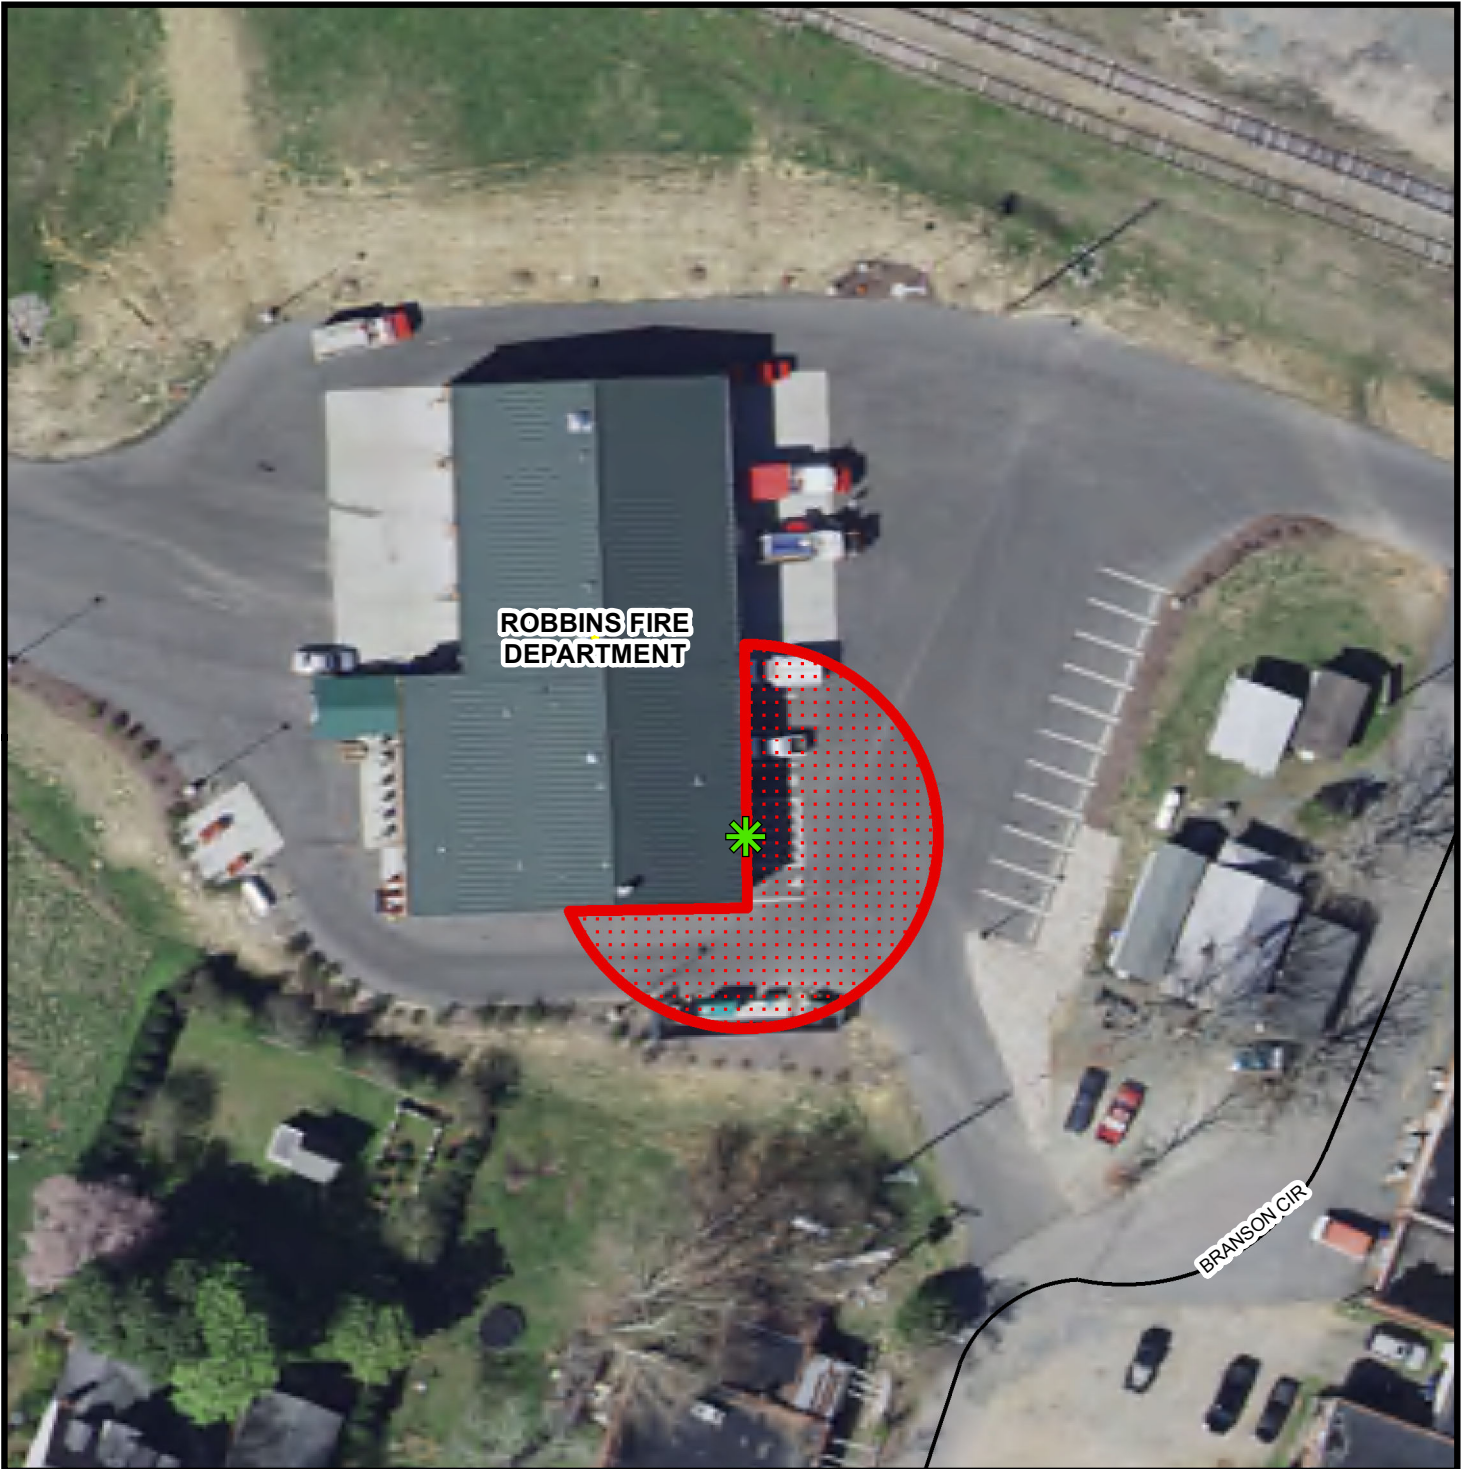

Precinct Polling Place: ROBBINS

Candidates and/or their representatives must stay 50 feet away from the entrance of the polling place. This area has been identified for you below. There may be a designated area for electioneering as noted below. Thank you.

Map Prepared by Moore County GIS on 2/3/2016

Legend

- Entrance Door
- 50 Foot Perimeter of Door

2015 Aerial