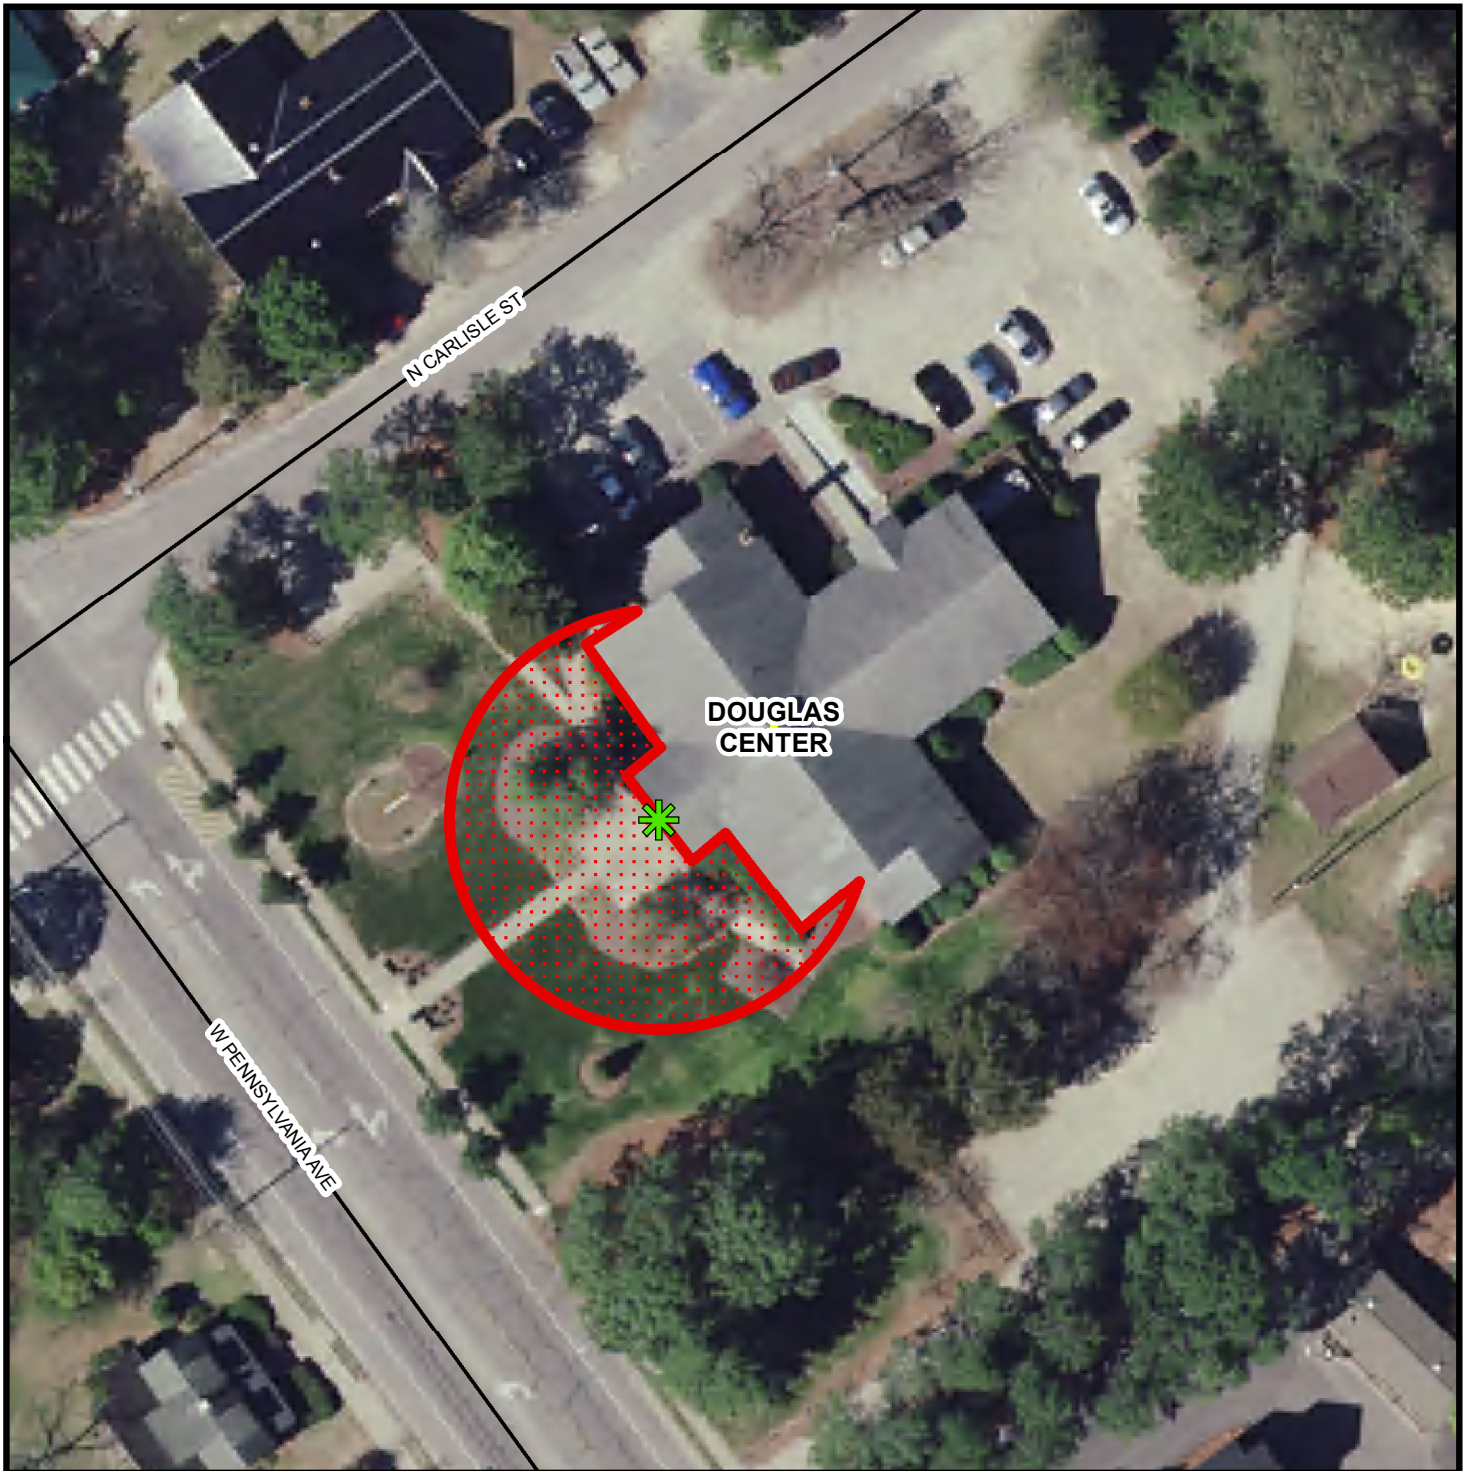

Precinct Polling Place: SOUTH SOUTHERN PINES

Candidates and/or their representatives must stay 50 feet away from the entrance of the polling place. This area has been identified for you below. There may be a designated area for electioneering as noted below. Thank you.

50 Feet

Map Prepared by Moore County GIS on 2/3/2016

Z:\Projects\DEPARTMENTS\ELECTION\Buffer_PollingPlaces\Buffer_PollingPlaces_Map.mxd

Legend

Entrance Door

50 Foot Perimeter of Door

2015 Aerial