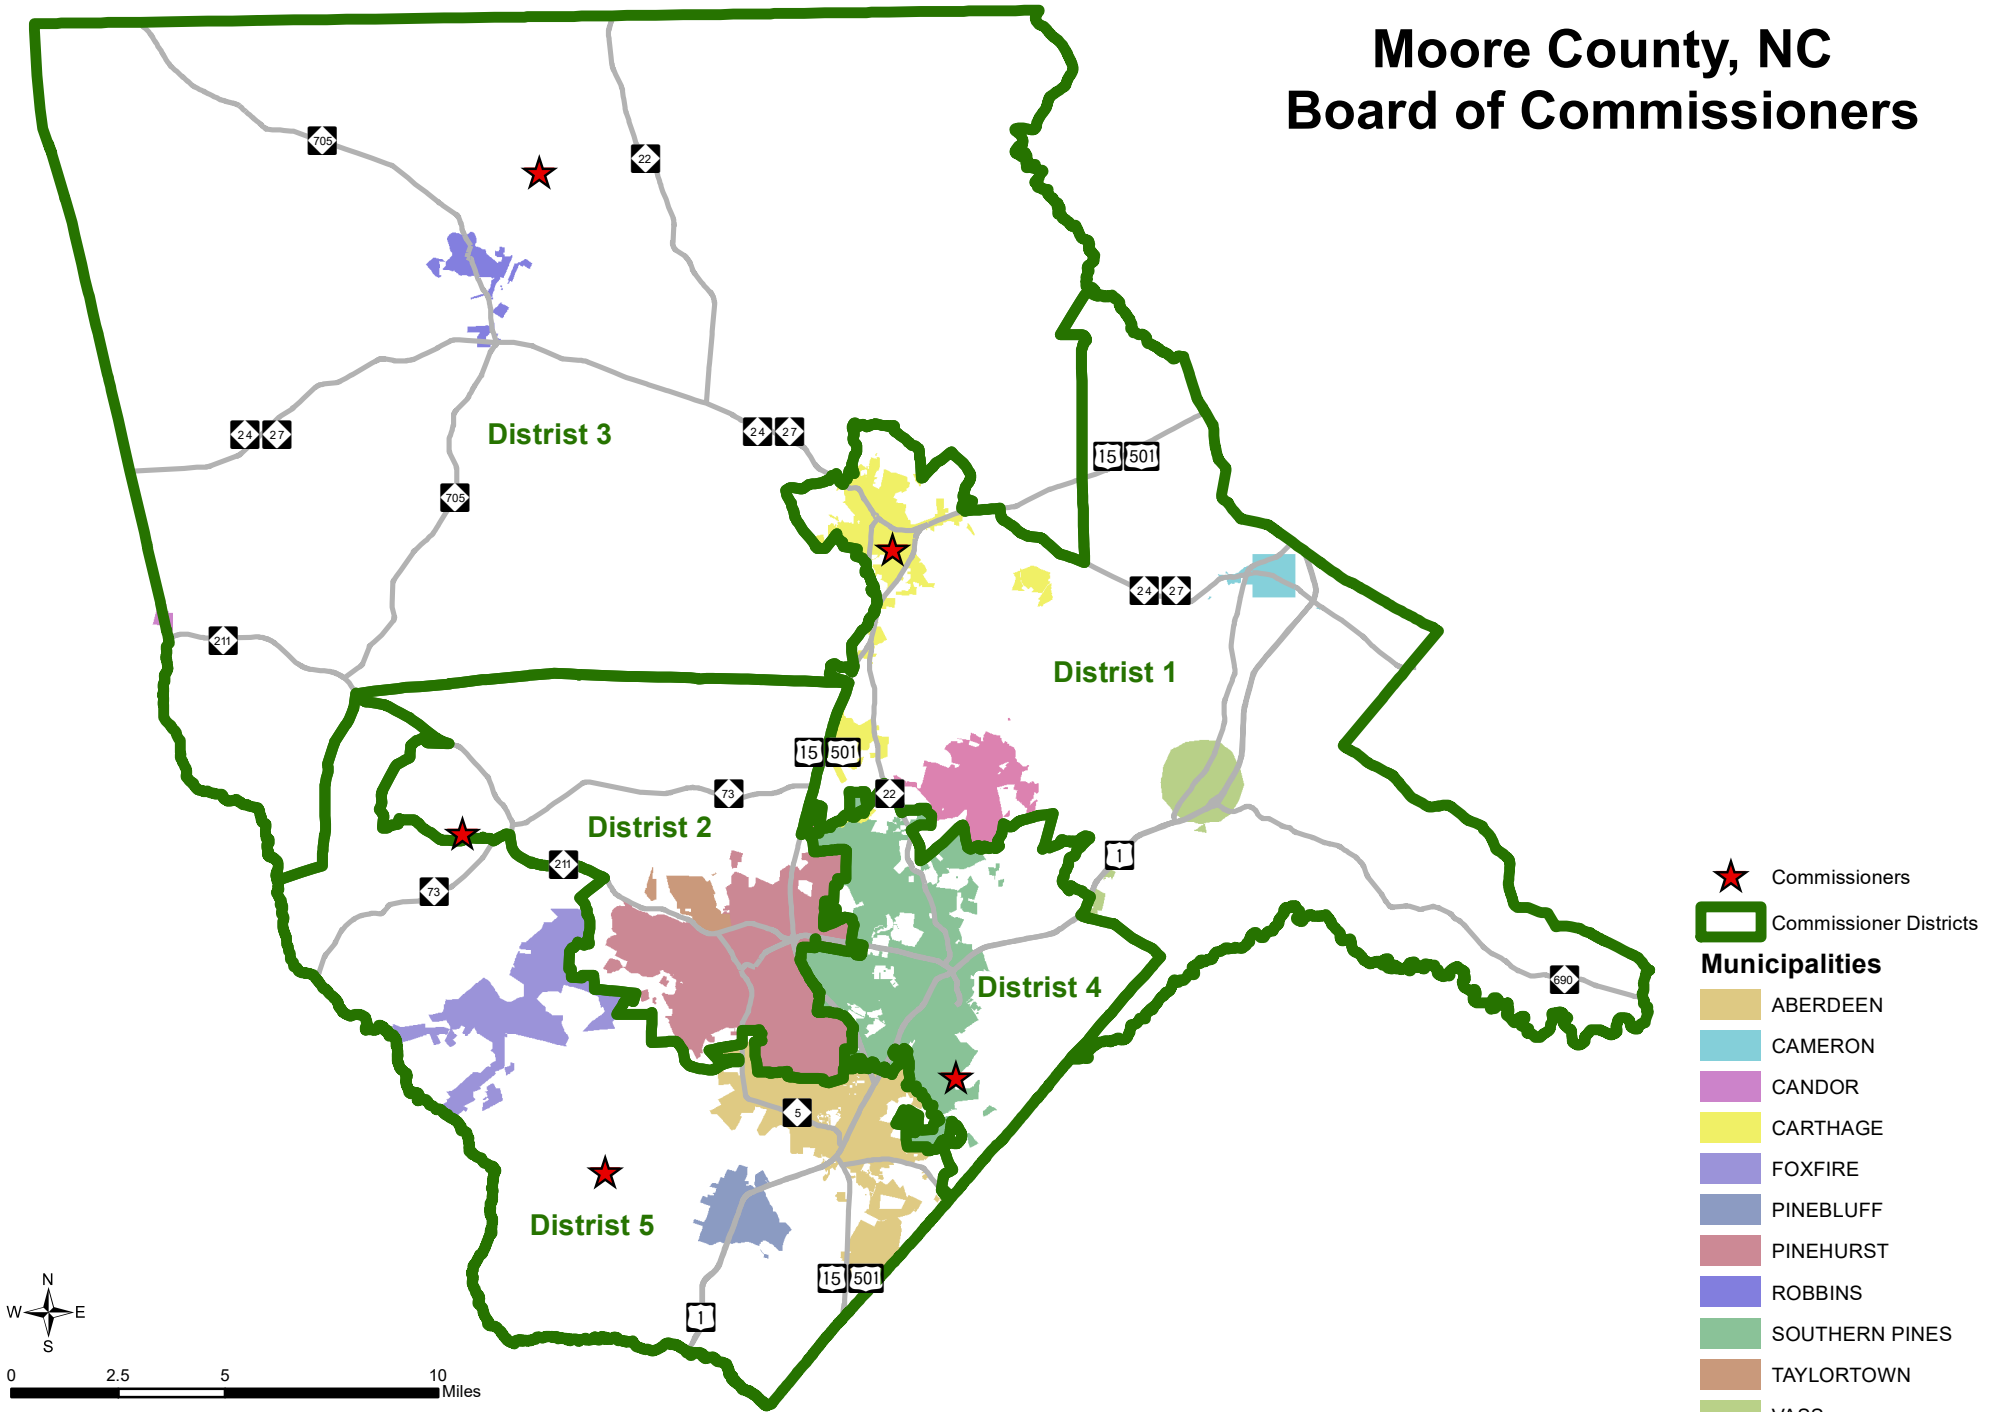

Moore County, NC Board of Commissioners

- ★ Commissioners
- Commissioner Districts
- **Municipalities**
- ABERDEEN
- CAMERON
- CANDOR
- CARTHAGE
- FOXFIRE
- PINEBLUFF
- PINEHURST
- ROBBINS
- SOUTHERN PINES
- TAYLORTOWN
- VASS
- WHISPERING PINES