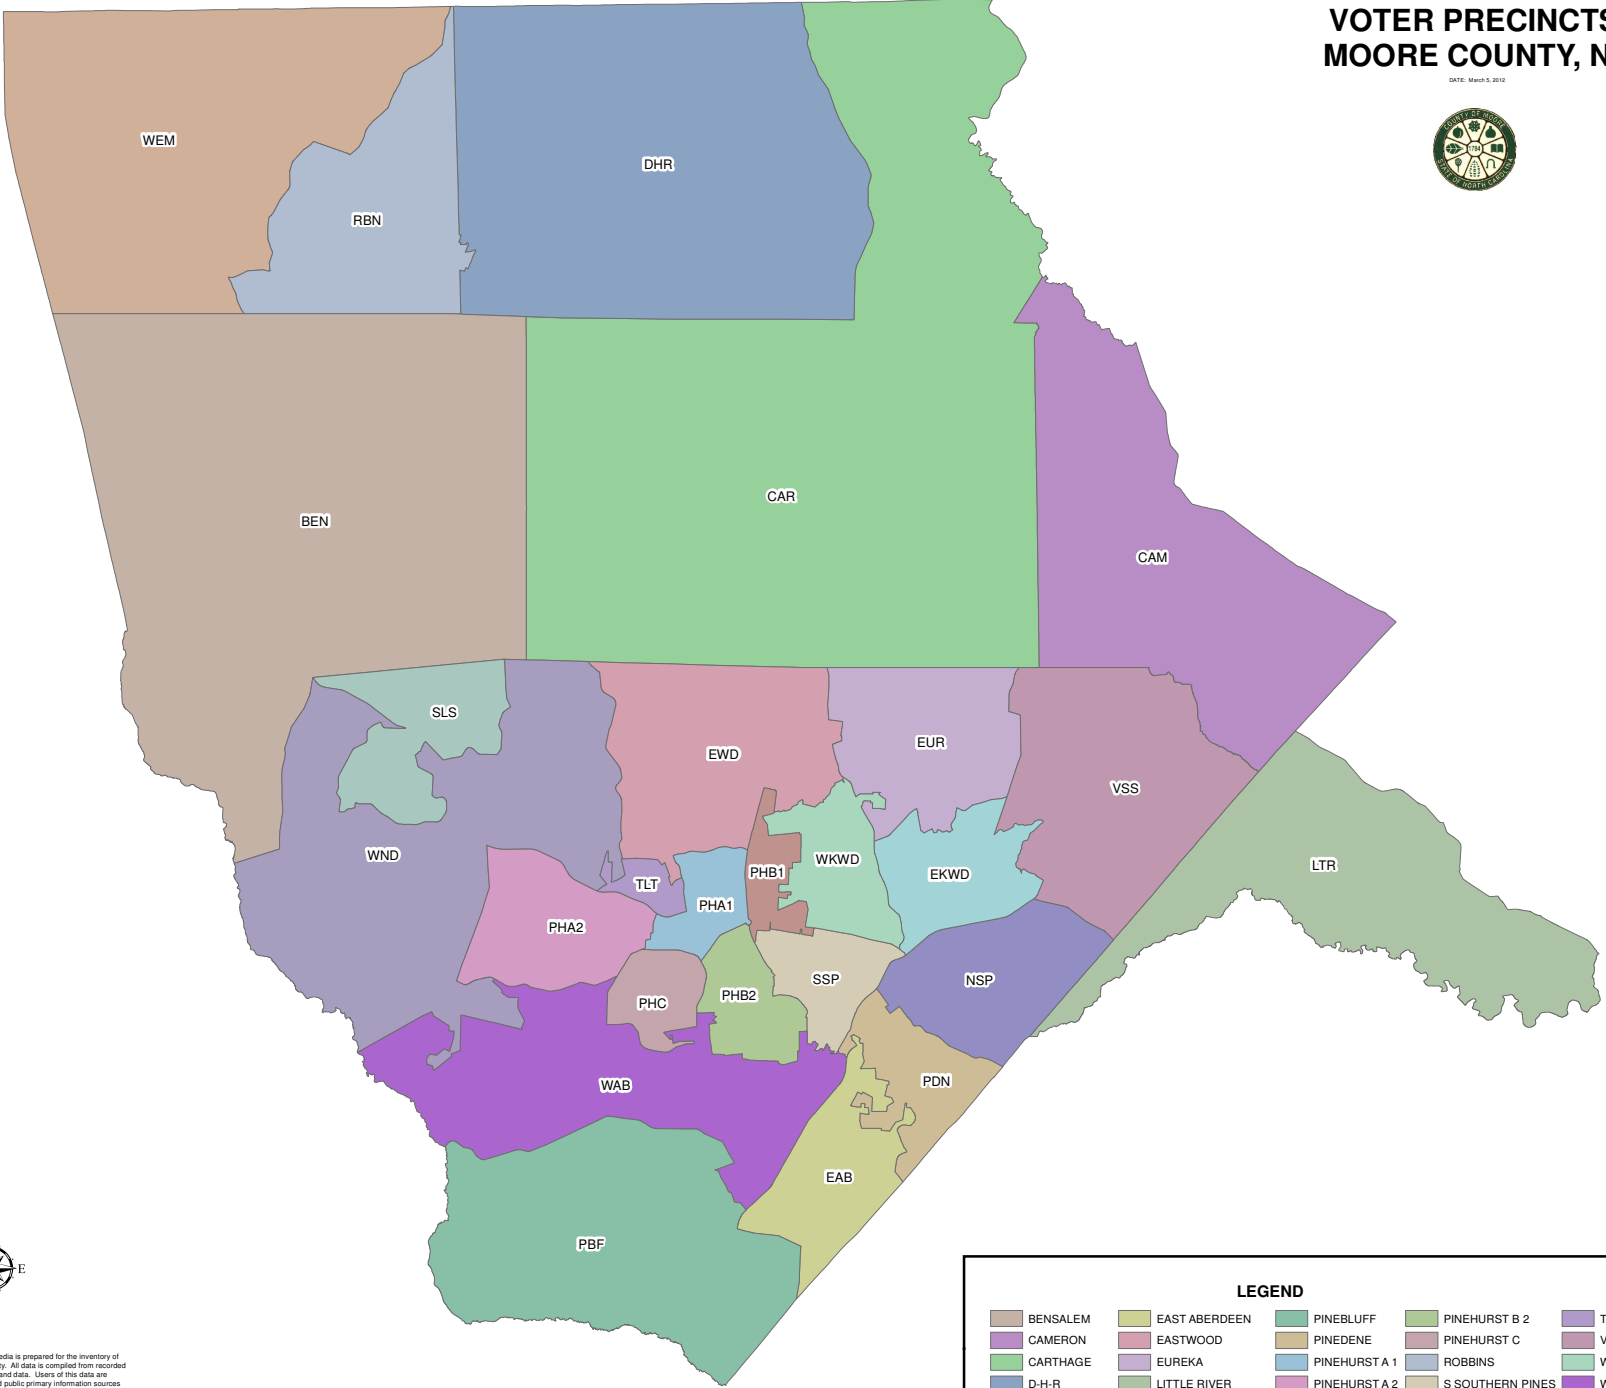

VOTER PRECINCTS MOORE COUNTY, NC

DATE: March 5, 2012

LEGEND				
BENSALEM	EAST ABERDEEN	PINEBLUFF	PINEHURST B 2	TAYLORTOWN
CAMERON	EASTWOOD	PINEDENE	PINEHURST C	VASS
CARTHAGE	EUREKA	PINEHURST A 1	ROBBINS	W KNOLLWOOD
D-H-R	LITTLE RIVER	PINEHURST A 2	S SOUTHERN PINES	WEST ABERDEEN
E KNOLLWOOD	N SOUTHERN PINES	PINEHURST B 1	SEVEN LAKES	WEST END
WESTMOORE