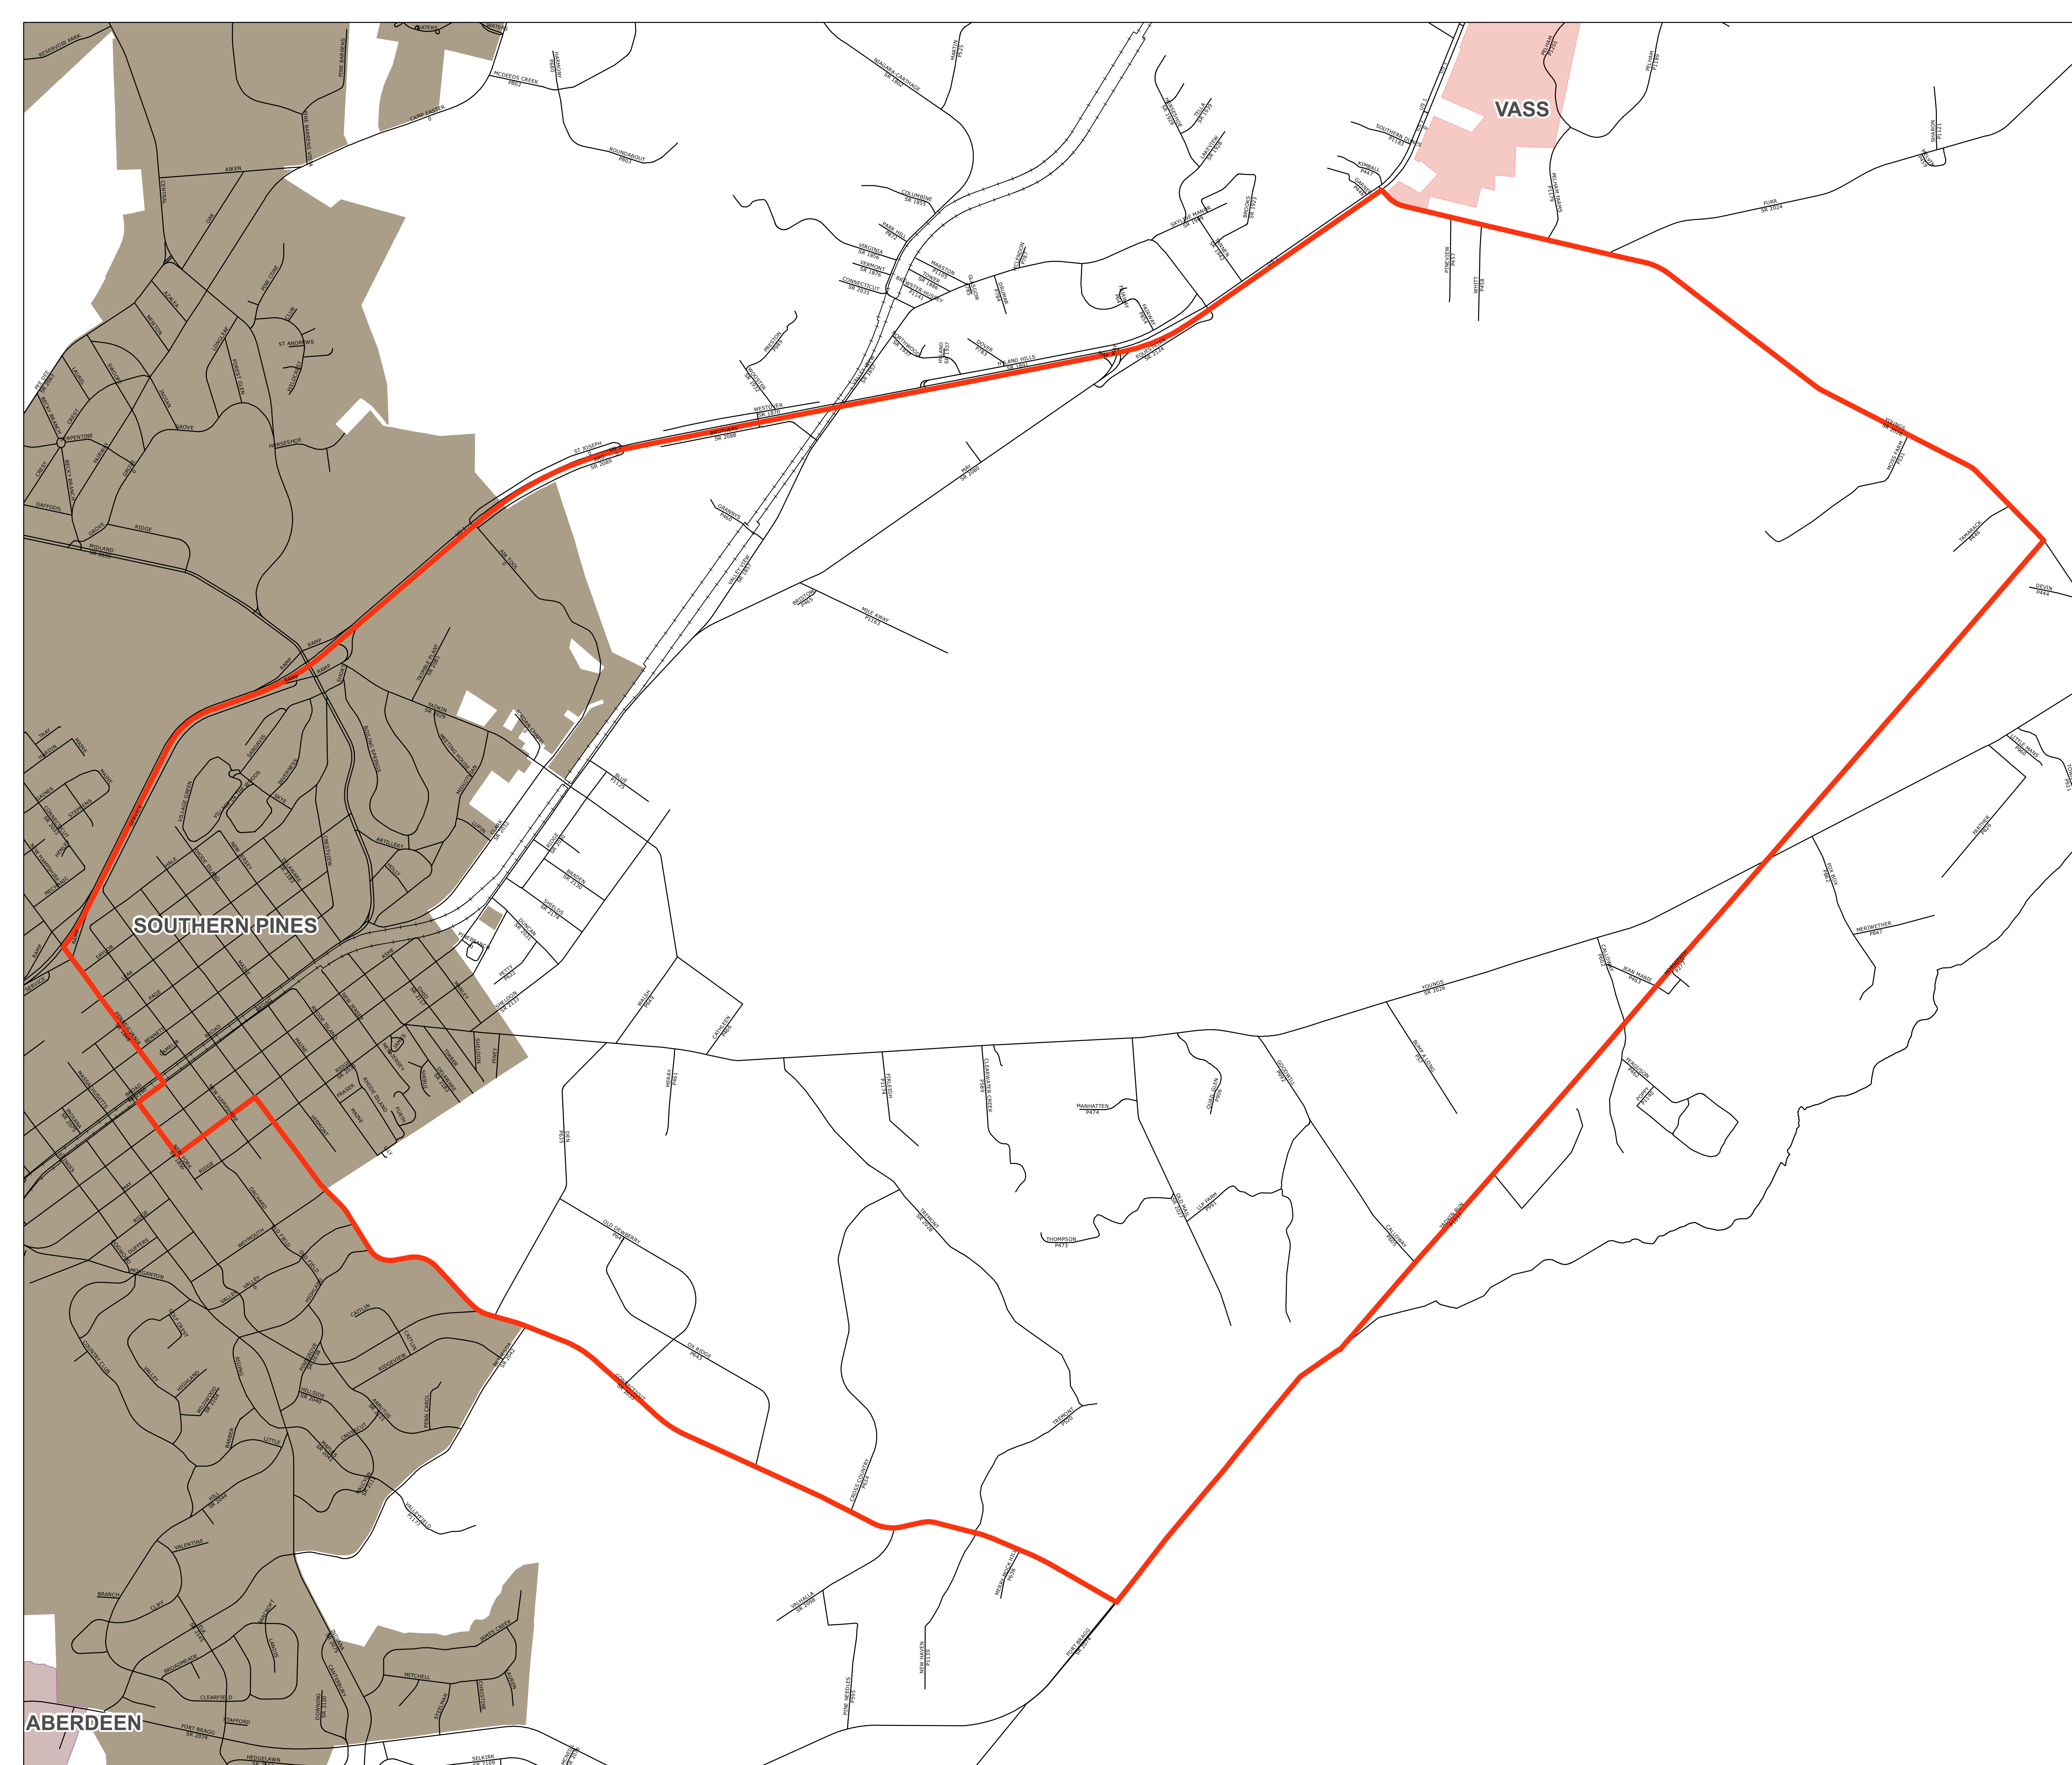

N SOUTHERN PINES PRECINCT

Legend

-  **RAILROAD**
-  **STREETS**
-  **LAKES & RIVERS**
-  **COUNTY BOUNDARY**

Moore County GIS Disclaimer
All the information contained on this media is prepared for the inventory of real property found within Moore County. All data is compiled from recorded deeds, plats, and other public records and data. Users of this data are hereby notified that the aforementioned public primary information sources should be consulted for verification of the information. All information contained herein was created for the County's internal use. MOORE COUNTY, ITS OFFICIALS, AGENTS AND EMPLOYEES MAKE NO WARRANTY AS TO THE CORRECTNESS OR ACCURACY OF THE INFORMATION SET FORTH ON THIS MEDIA WHETHER EXPRESS OR IMPLIED, IN FACT OR IN LAW, INCLUDING WITHOUT LIMITATION THE IMPLIED WARRANTIES OF MERCHANTABILITY AND FITNESS FOR A PARTICULAR USE. Any resale of this data is strictly prohibited in accordance with North Carolina General Statutes 132-10.
Grid is based on North Carolina State Plane Coordinate System NAD83 (feet).

Date: 4/27/2012

MAP PREPARED BY GIS DEPARTMENT OF MOORE COUNTY

ABERDEEN