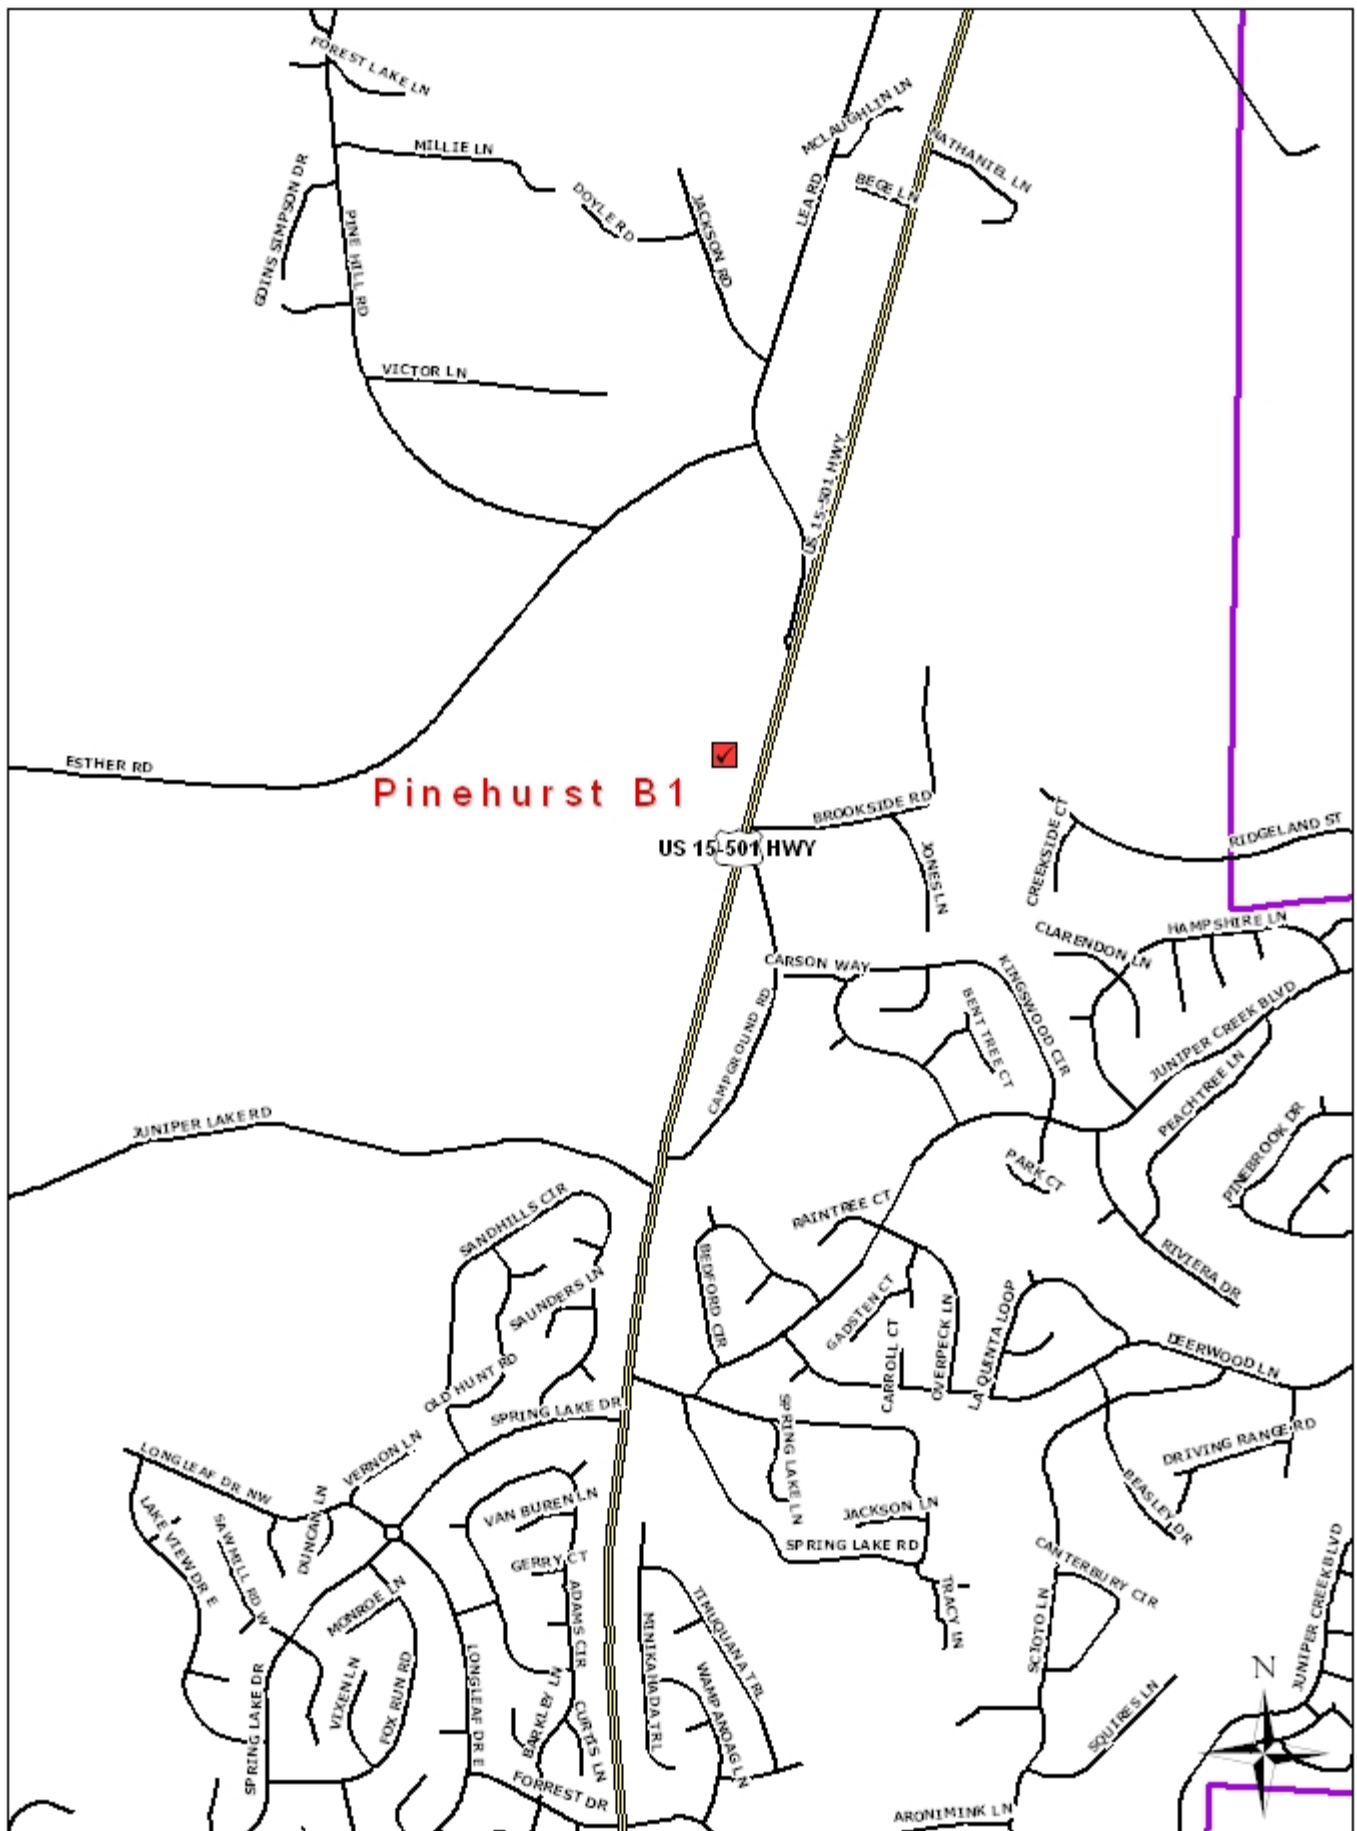

Pinehurst B1

Moore County Senior Enrichment Center
8040 US 15/501 Hwy, Pinehurst, NC 28374