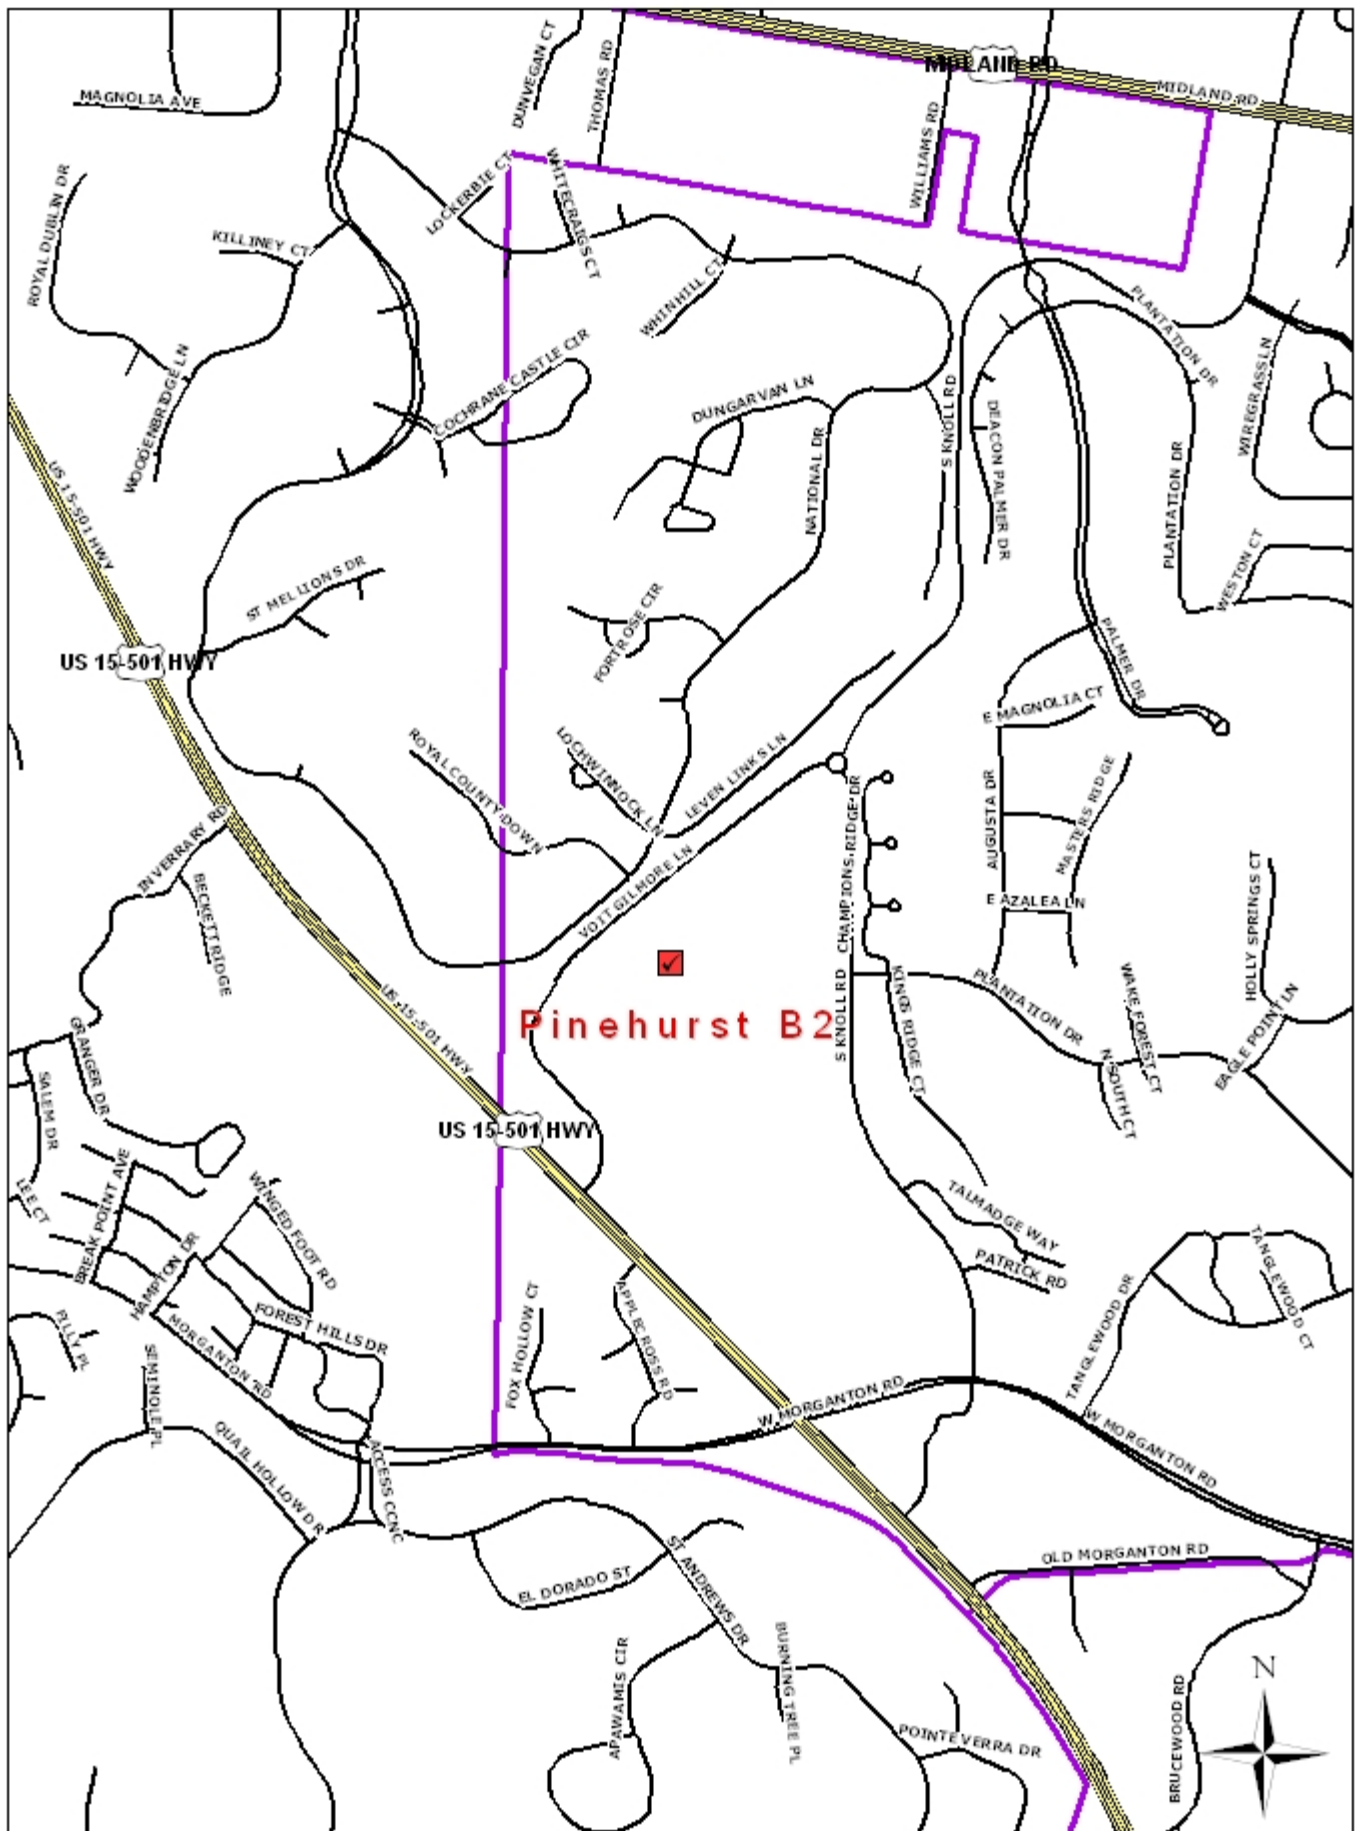

Pinehurst B2

Pinecrest High School Auditorium
250 Voit Gilmore Ln, Pinehurst, NC 28374